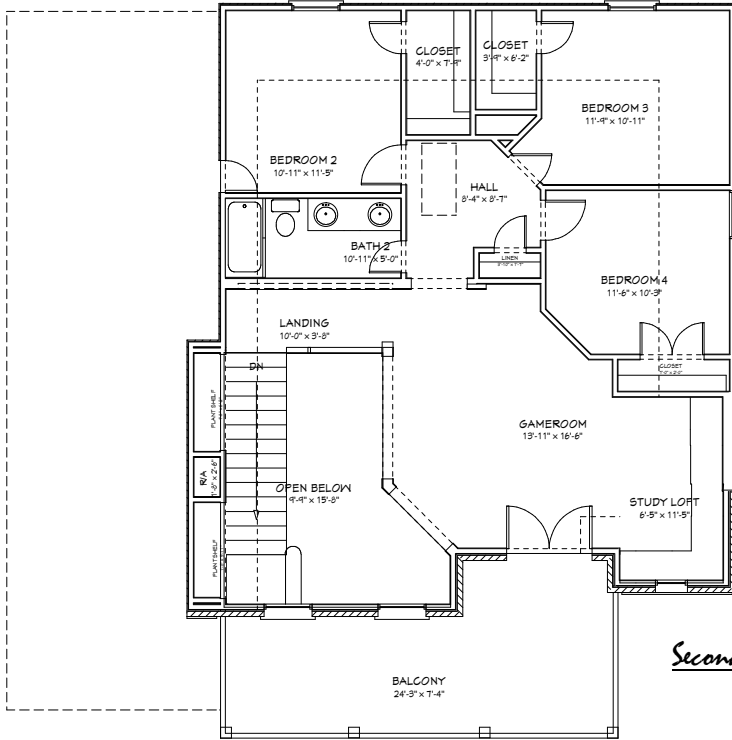

Mayberry Homes

Harvest Hills

Elevation A

Elevation B

Elevation C

2669 SQ.FT.

Harvest Hills

Second Floor

First Floor
(ELEVATION C)

2669 SQ.FT.