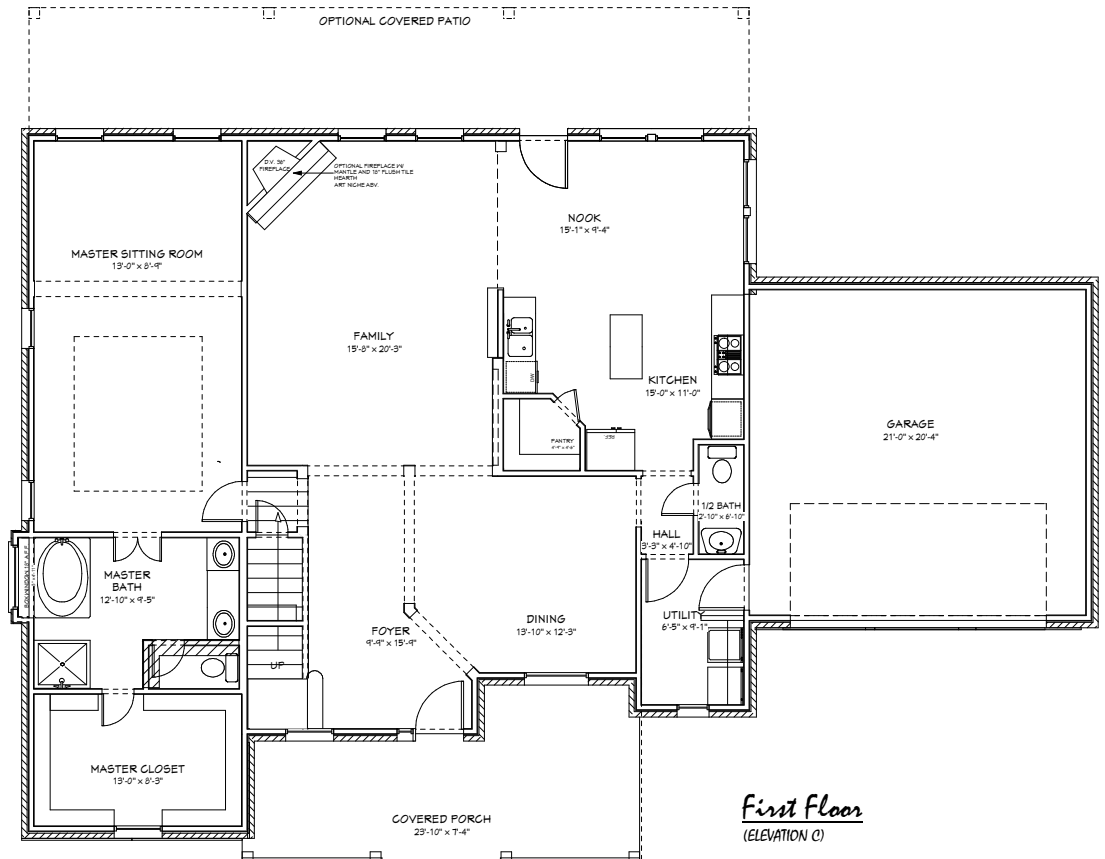

Mayberry Homes

Harvest Hills

Elevation A

Elevation B

Elevation C

2669 SQ.FT.

Harvest Hills

Second Floor

First Floor
(ELEVATION C)

2669 SQ.FT.